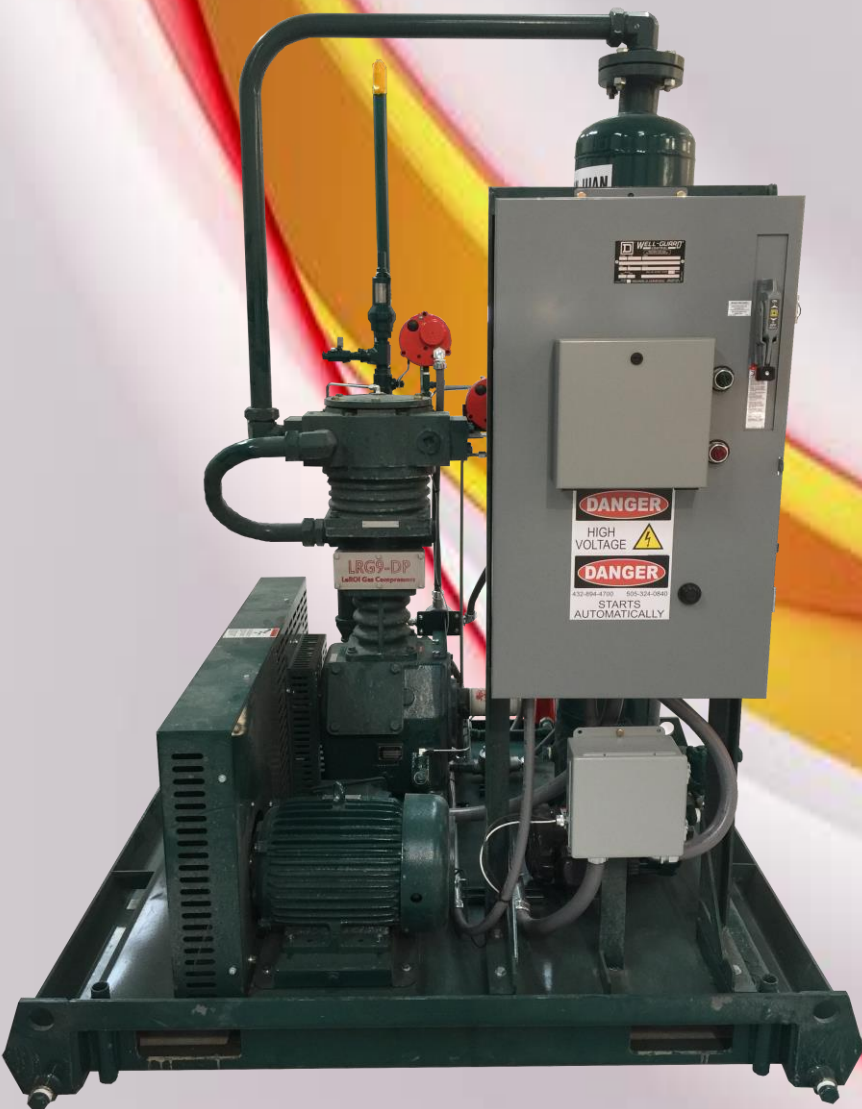

SAN JUAN COMPRESSION, LLC

2211 River Road, Farmington, NM[®] 87401

10 HP Electric Driven LeRoi LRG9-DP Reciprocating Compressor VRU

Electric Motor:

- 10 HP
- 60 Hz Nema Premium Efficient
- 1200 RPM
- 460V 3 Phase

LeRoi LRG9-DP Compressor

- MSCFD @ 1200 RPM = Up to 1000

Electric Motor Control

- Soft Start or VFD
- 4-20 mA Signal input from PLC for Motor Control
- Nema Enclosure

IDECC PLC w/Touchscreen HMI

- SIEMENS SIMATIC S7-1200 CPU
- 4-20 mA Suction Pressure Transmitter from Stock Tank
- PID loop Control for Suction Pressure set point (4-20mA to VFD)
- Suction Bypass Solenoid Valve Control for Low Suction Control
- External Memory SD Card for Suction Pressure Storing
- Low Suction Automatic Restart Function for Continuous Operation